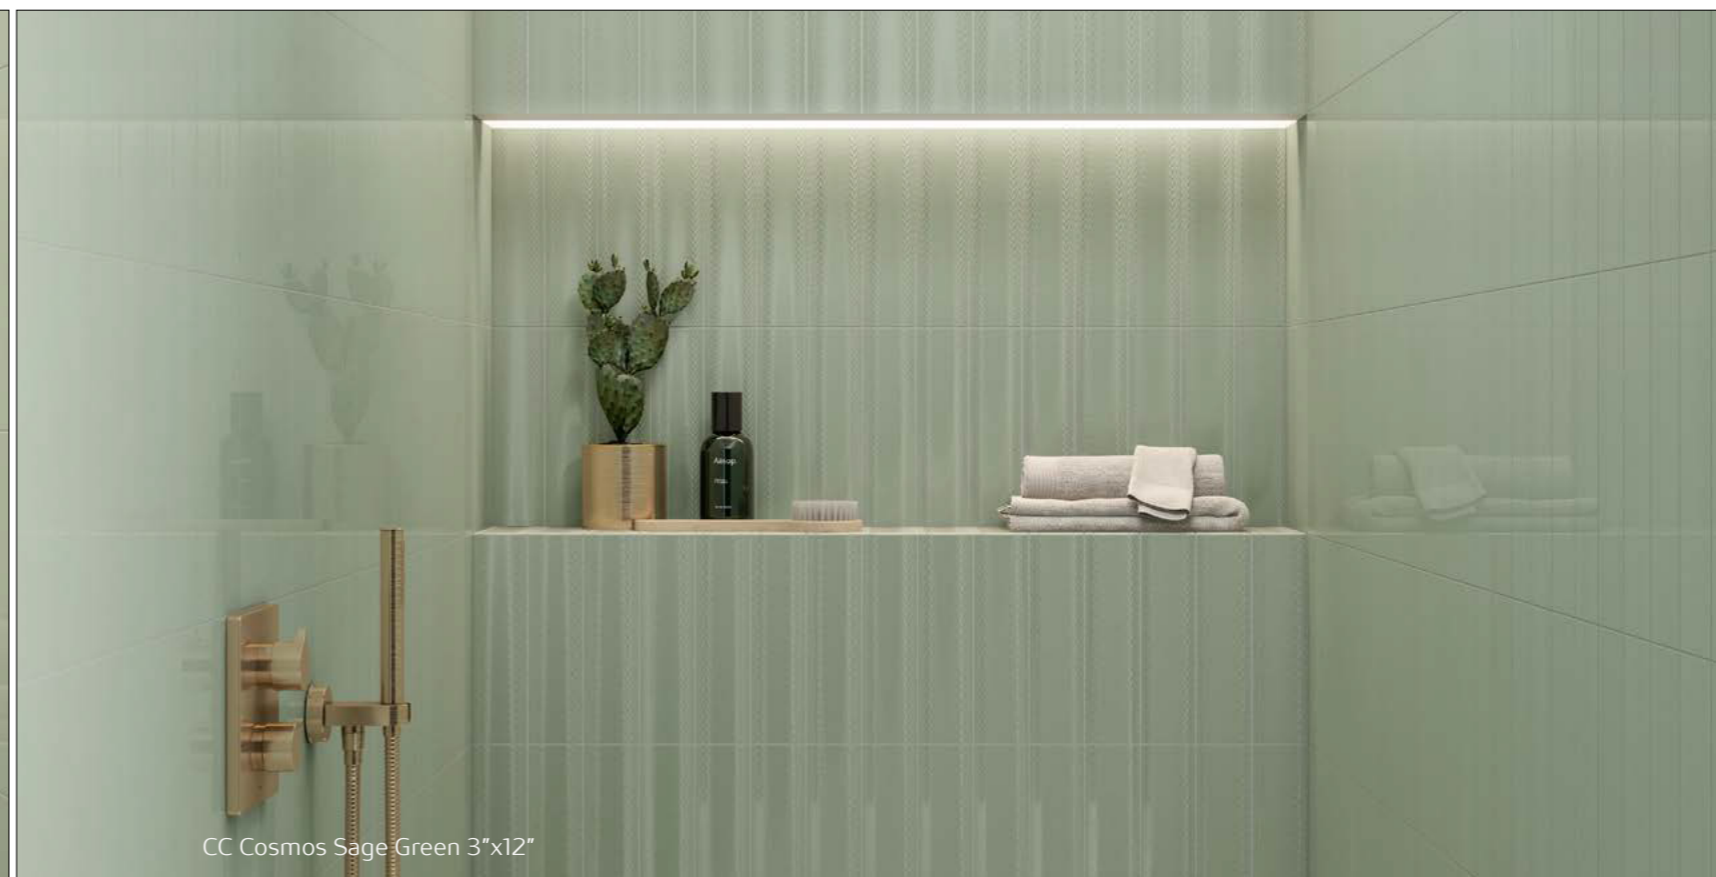

Roca

CC Cosmos

CC Cosmos

With a highly special effect, this wall tile is skillfully crafted with its intricate carving effect to provide maximum visual appeal. It can create a bold statement in every space with this dynamic yet sophisticated tile option.

Ceramic Wall

3"x12"

CC Cosmos White Ice 3"x12"

CC Cosmos White 3"x12"

CC Cosmos Sage Green 3"x12"

CC Cosmos Sage Green 3"x12"

CC Cosmos

Ceramic Wall

7.3 mm |     | 3"x12"
7.7x30.5 cm

White Ice

3"x12" Bright

Neu Gray

3"x12" Bright

Sage Green

3"x12" Bright

** Please note this collection has a microrelief